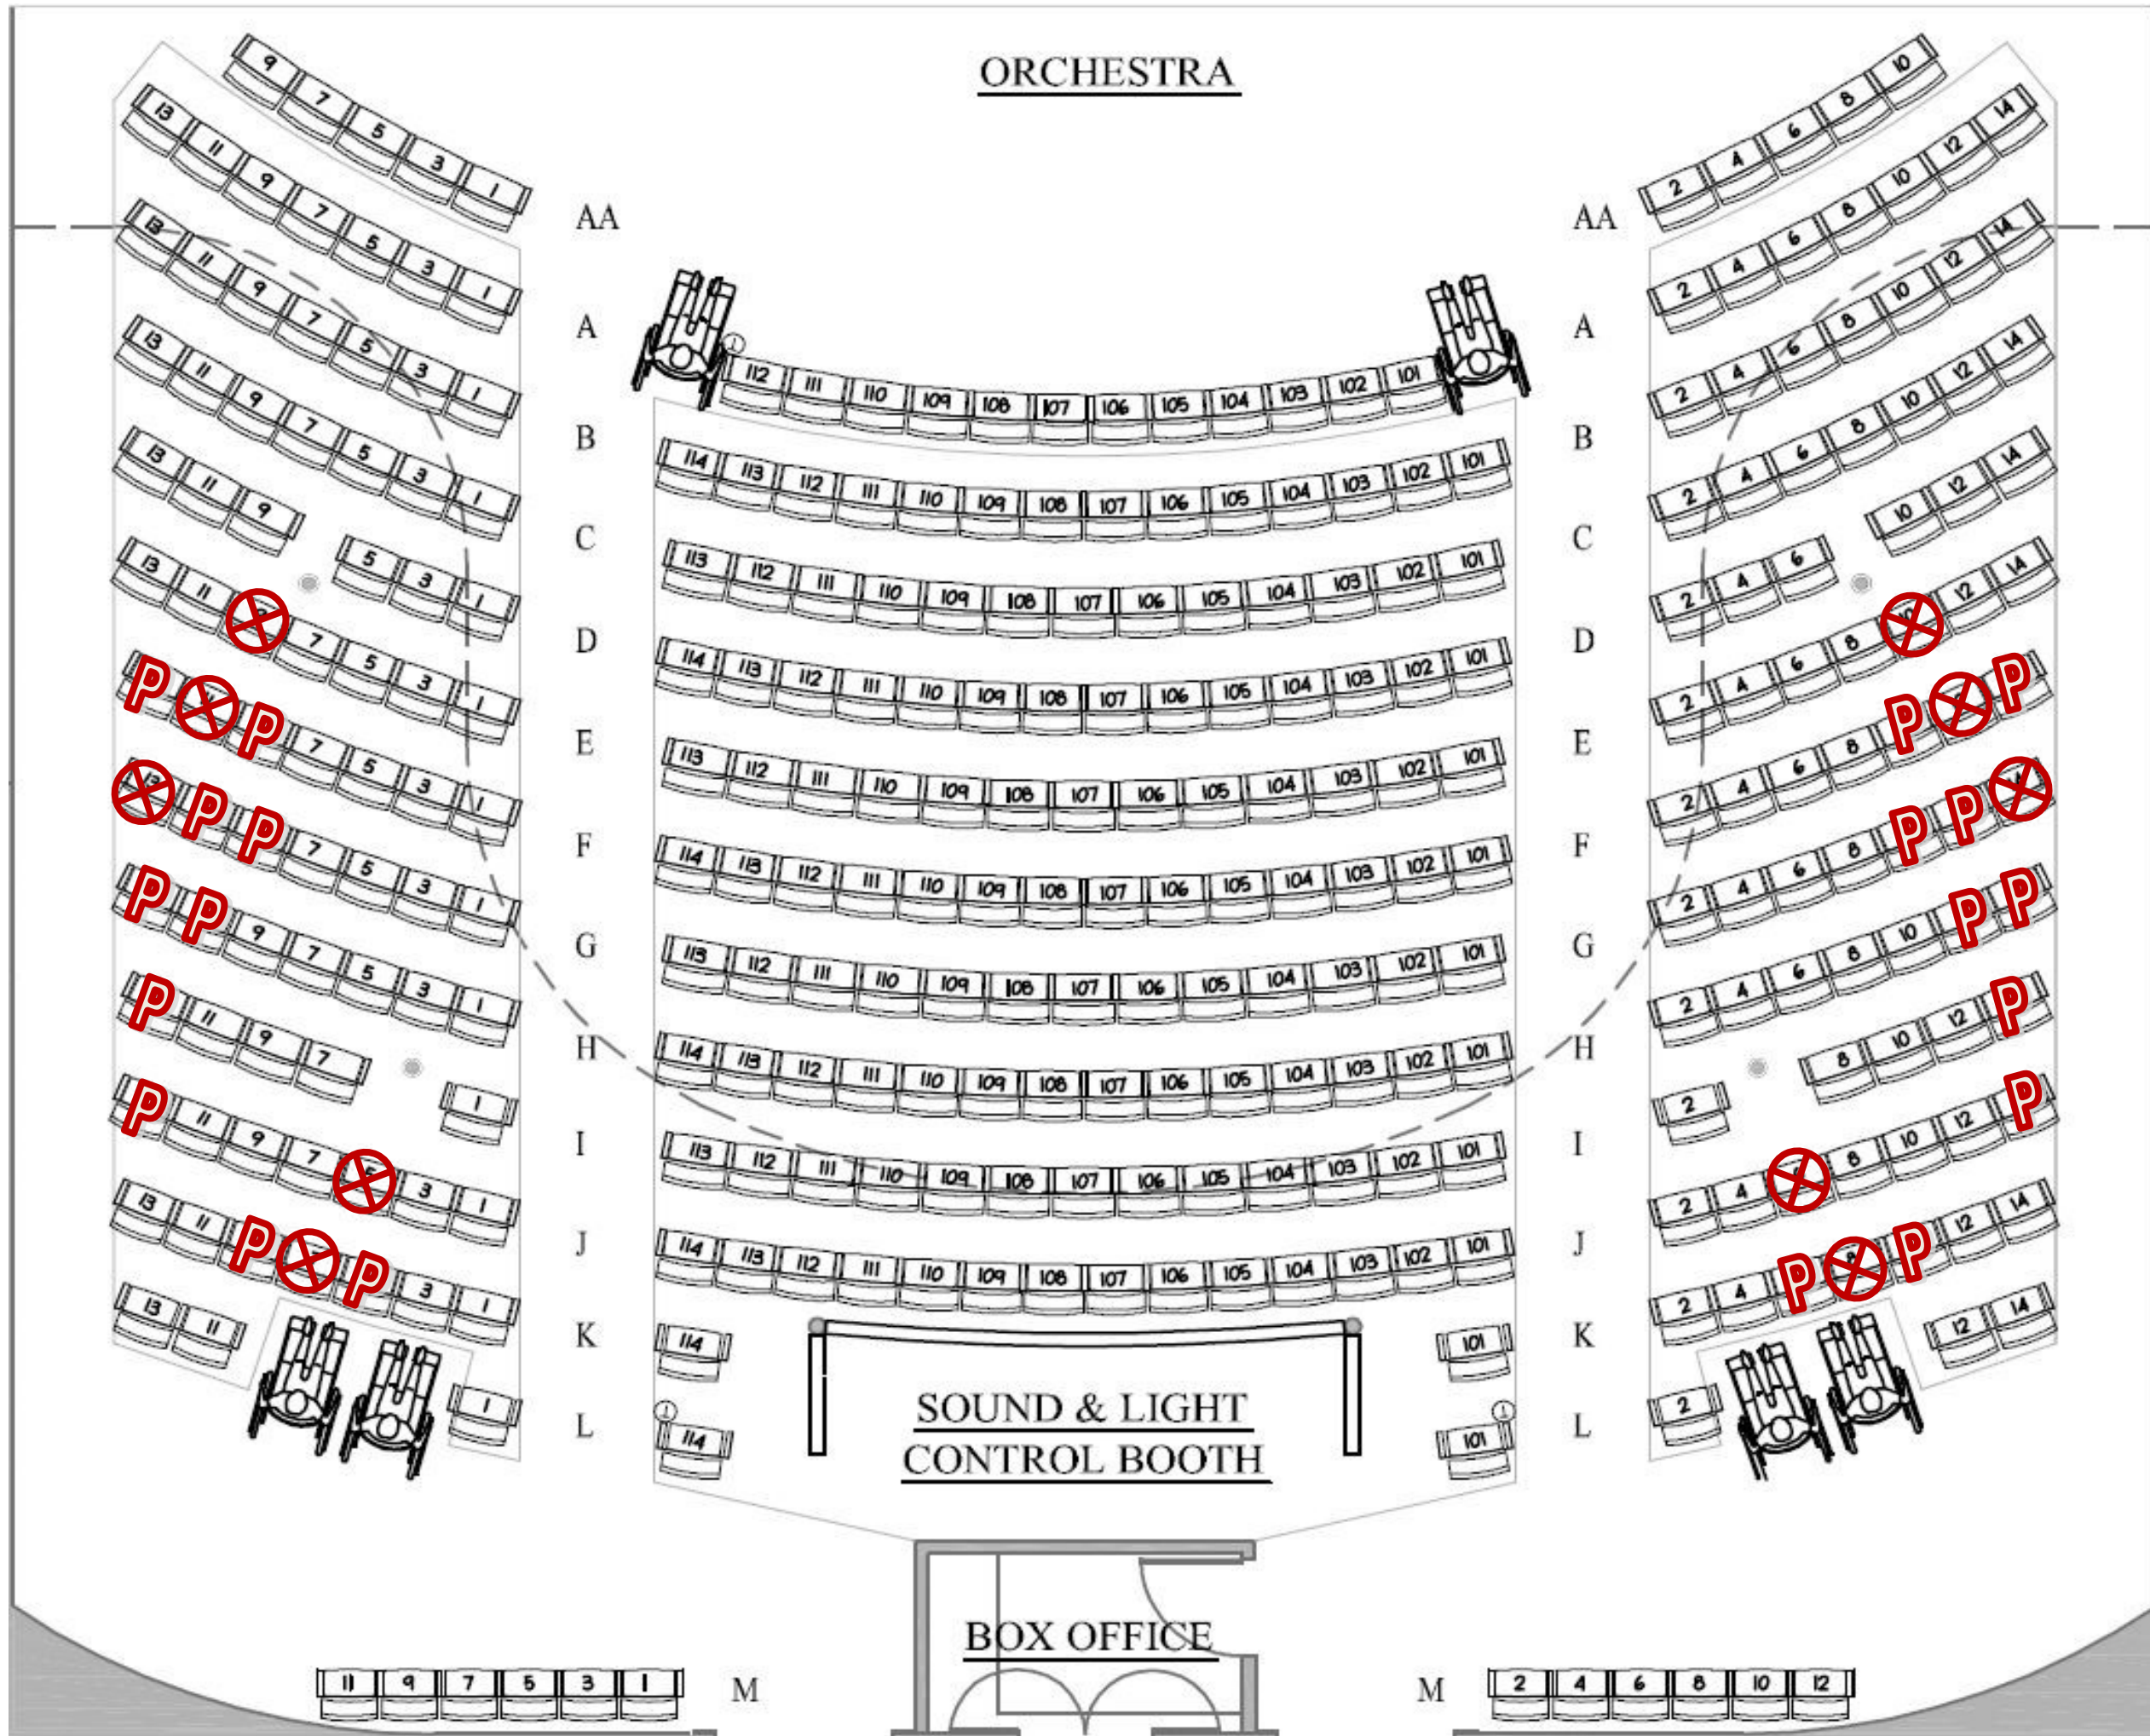

ORCHESTRA

TOTAL SEATING—389

ORCHESTRA—Total Seats 314

BALCONY—Total Seats 75

Orchestra Left

Total Seats 88
 Obstructed 5
 Partially Obstructed 10
 Wheelchair Accessible 2

Orchestra Center

Total Seats 138
 Wheelchair Accessible: 2

Orchestra Right

Total Seats 88
 Obstructed 5
 Partially Obstructed 10
 Wheelchair Accessible 2

Obstructed Seats

L - E9; F11; G13; J5; K7
 R - E10; F12; G14; J6; K8

Partially Obstructed Seats

L - F9; F13; G9; G11; H11; H13; I13; J13;
 K5; K9
 R - F10; F14; G10; G12; H12; H14; I14;
 J14; K6; K10

Wheelchair Companion Seats

L - L1; L11
 C - A101; A112
 R - L2; L12